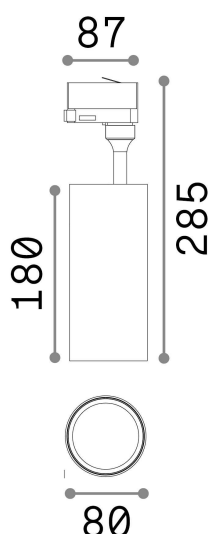

## Technical - Spotlights and Tracks

<b>Ean</b>	8021696189925
<b>Item</b>	SMILE 30W CRI90 36° 3000K BK
<b>Installation</b>	Spotlights and Tracks
<b>Guarantee</b>	5 years
<b>Gross weight</b>	0.87 kg
<b>Volume</b>	0.005011 m <sup>3</sup>

## Technical info

<b>Net weight</b>	0.87 kg
<b>Insulation class</b>	II
<b>Protection index</b>	IP20
<b>Compliance</b>	CE
<b>Operating temperature</b>	0° ~ +40 °C
<b>Dimmer</b>	NO, On-Off
<b>Power output</b>	220-240 V AC 50/60 Hz
<b>Power supply</b>	In-built, included Replaceable (by qualified operators only), electronic, tridonic
<b>Load resistance</b>	IK06
<b>Adjustability</b>	vert. 0°-90° , orizz. 0°-350°
<b>Accessories not included</b>	Honeycomb or Elliptical filter, Single connection on-off, Link on-off profile

## Source info

<b>Integrated source</b>	Integrated LED module
<b>Replaceable source</b>	Replaceable (by qualified operators only)
<b>Power</b>	30 W
<b>Emission</b>	Direct
<b>Max consumption</b>	max 30,00 W
<b>Features LED</b>	LED COB PHILIPS
<b>CCT LED</b>	3000 K
<b>Duration LED (t. 25°C)</b>	50000 h
<b>CRI</b>	> 90
<b>Light beam</b>	36°
<b>Light beam flux</b>	3500 lm
<b>Useful light flux</b>	3040 lm